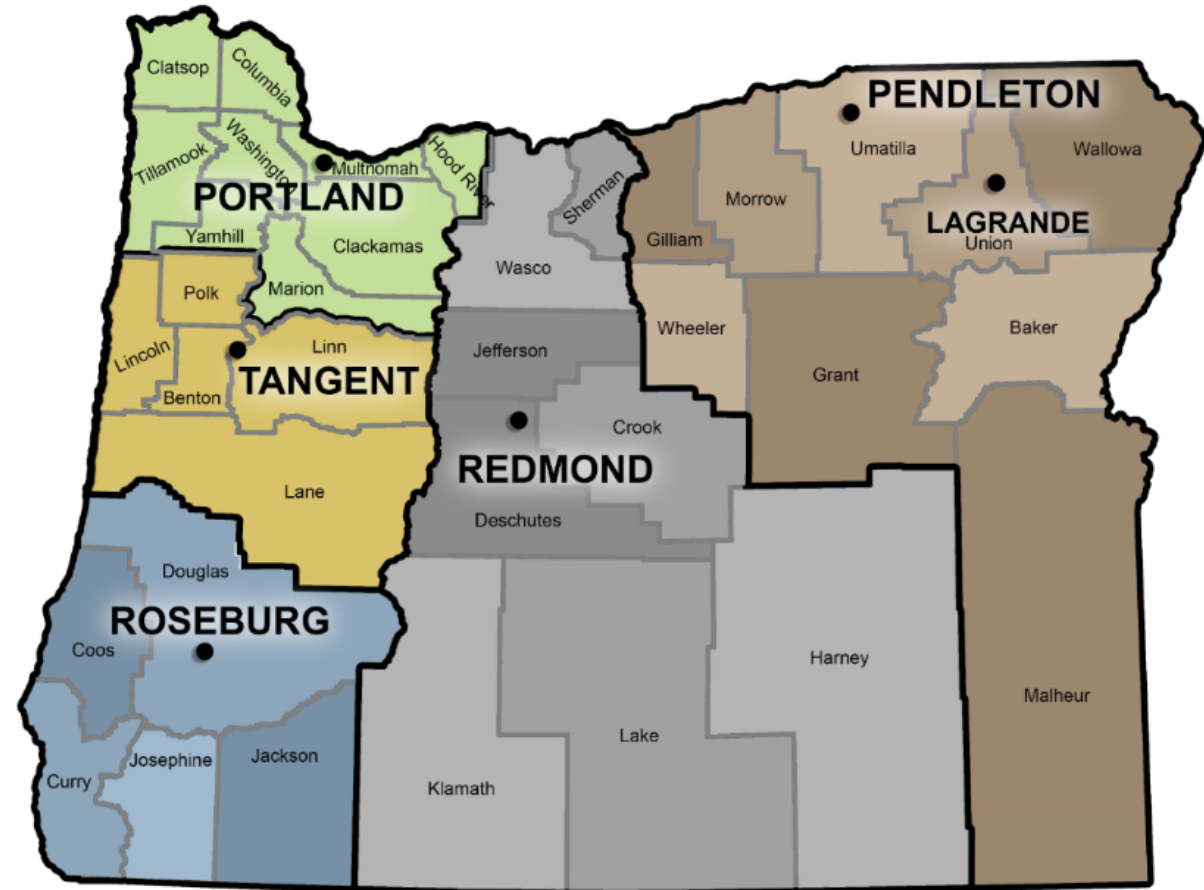

Area Specialists

Community Programs

- **Northwest Oregon**
 - Trish Cousins (503) 414-3336
- **West Central Oregon**
 - Holly Halligan (541) 801-2682
- **Southwest Oregon**
 - Deanna Quimby (541) 378-3547
- **Central Oregon**
 - Kim Young (541) 699-3200
- **Eastern Oregon**
 - La Donn McElligott (541) 624-3087